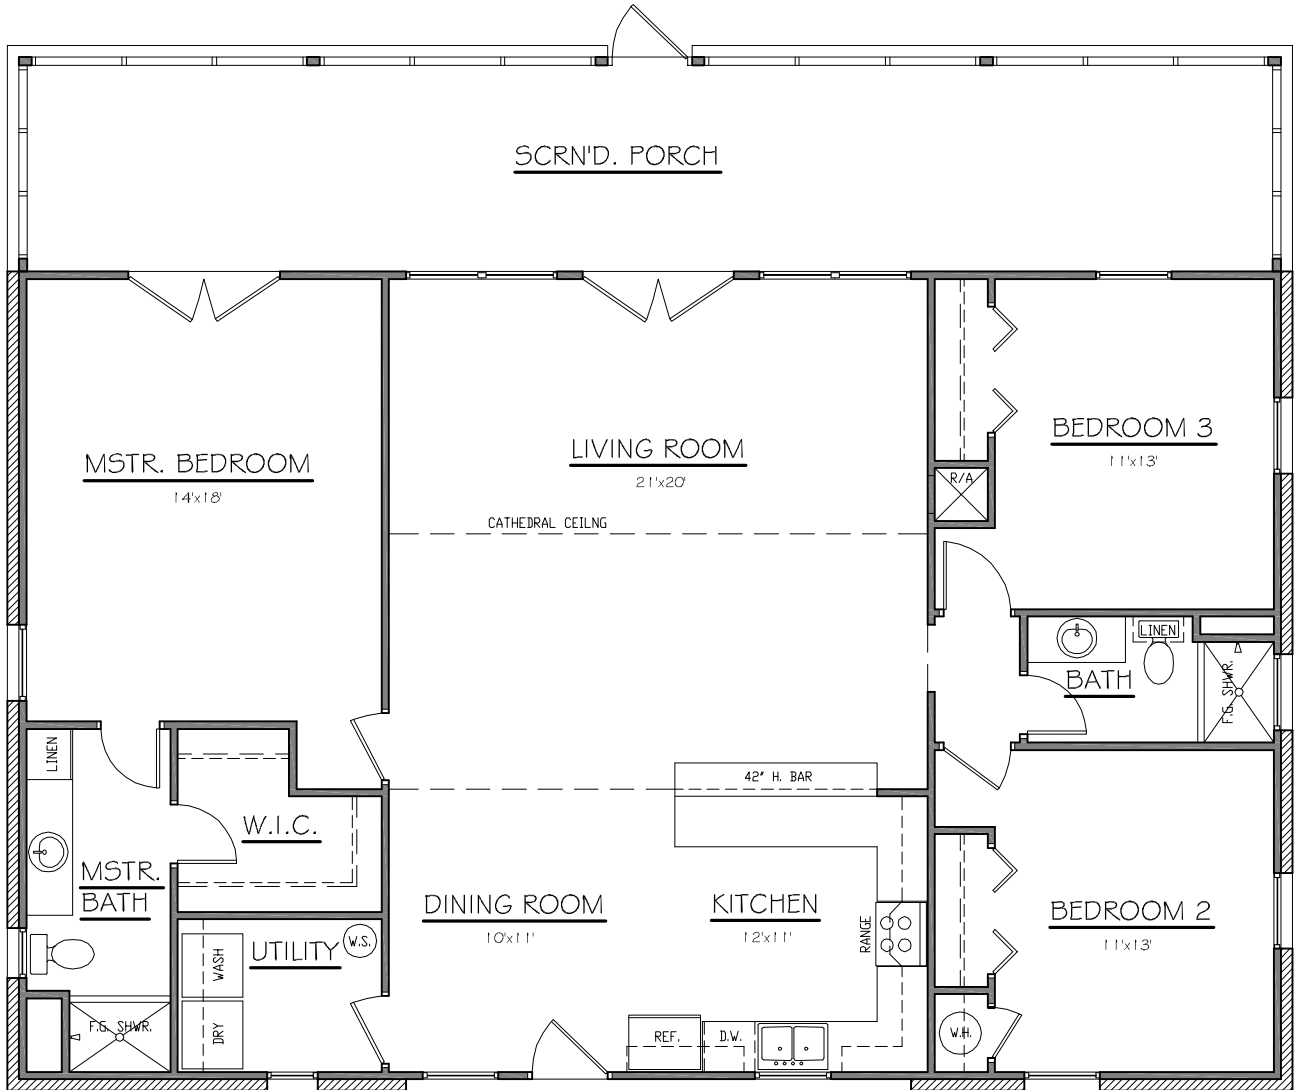

V-CRIMP MTL. ROOF

6 / 12 PITCH

SCRN'D. PORCH

MSTR. BEDROOM

14x18'

LIVING ROOM

21x20'

CATHEDRAL CEILING

BEDROOM 3

11x13'

LINEN

W.I.C.

MSTR. BATH

F.S. SHWR.

WASH

UTILITY (W.S.)

DINING ROOM

10x11'

KITCHEN

12x11'

RANGE

BEDROOM 2

11x13'

BATH

LINEN

F.S. SHWR.

W.H.

PORCH

**THE FRIO #1600**

LIVING:	1,600
PORCHES:	611
MAS. LUG:	73
TOTAL SQ.FT.	2,284