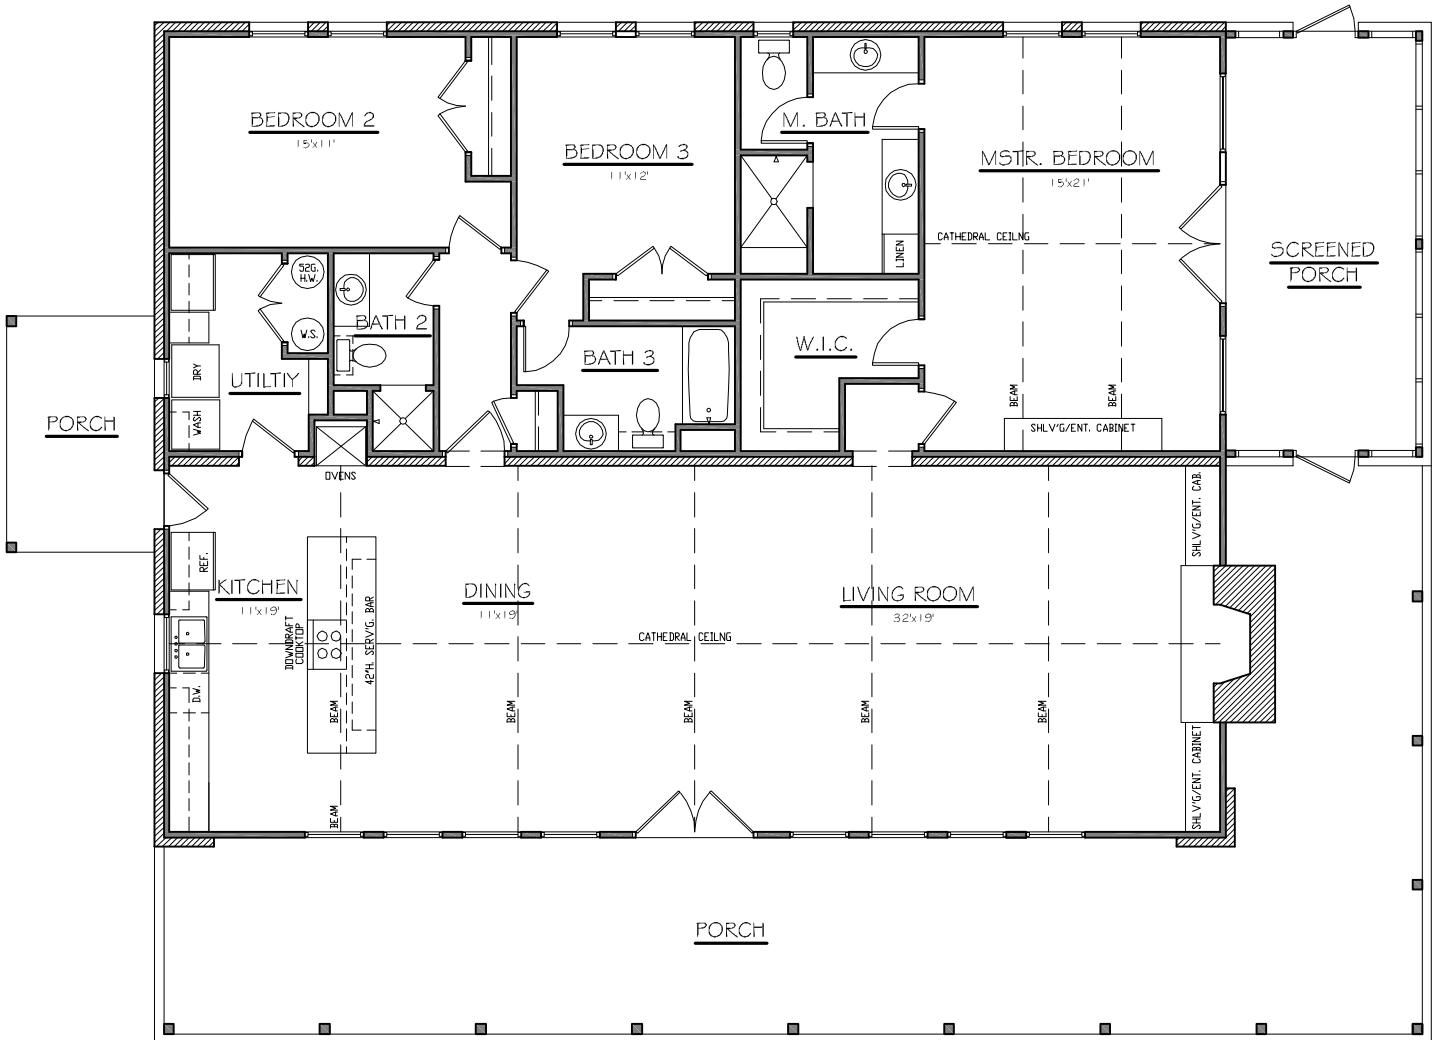

S.S. METAL ROOF  
6 / 12 PITCH

S.S. METAL ROOF  
2 / 1/2 12 PITCH

# CUSTOM HOME #2214

2214 LIVING AREA  
1144 COVR'D PORCHES  
41 MAS. LUG  
3399 TOTAL SQ. FT.